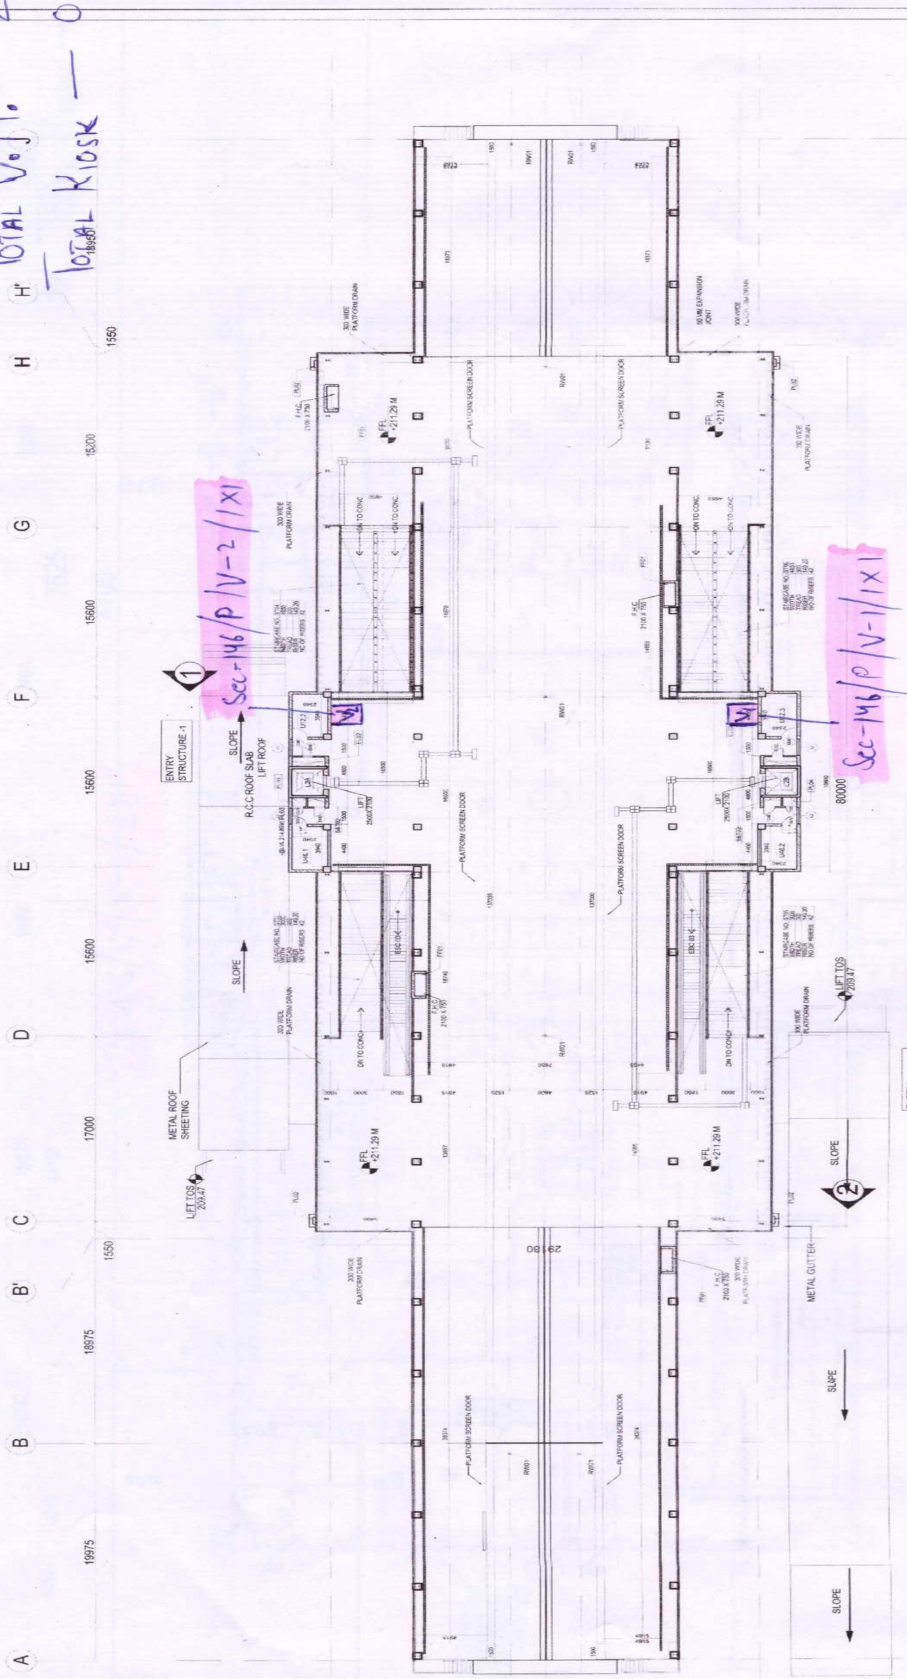

- VENDING MACHINE (0 To 5 Sqm)
- Kiosk (5 To 10 Sqm)

ALL DIMENSION IN METERS
TOWARDS DEPOT

TOTAL V.M. — 2
TOTAL KIOSK — 0

SECTOR-146 (PLATFORM LEVEL)

SECTOR-146
CH-17556.307
£ OF STATION

WARDS
3-71

Sec-146/P/V-2/IXI